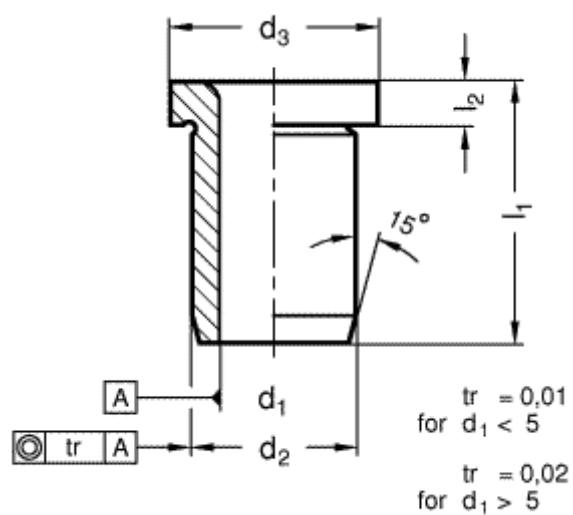

Article number: 201134046

Description: E+G Guide bush DIN 172-B8,5-12-A
with Collar

Measures

$d_1 = 8,5$ for M10

$d_2 = 15$

$d_3 = 18$

$l_1 = 12$

$l_2 = 3$